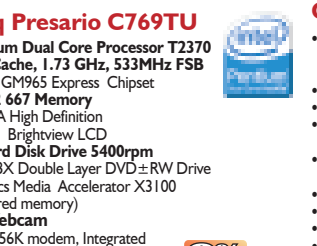

P2,912 Zero% for 12mos.
SRP: 34,944

Compaq Presario V3770

- Intel Core 2 Duo Processor T5450
- 1.66 GHz, 1MB L2 Cache, 667MHz FSB
- Mobile Intel GM965 Express Chipset
- 1GB DDR2 667 SODIMM Memory
- 120GB Hard Disk Drive 5400rpm
- 14.1" WXGA BrightView Widescreen LCD
- Intel Graphics Media Accelerator X3100 (358MB shared memory)
- SuperMulti 8X Double Layer DVD±RW Drive
- Intel PRO/Wireless LAN 3945BG w/ Bluetooth
- Built-in Webcam, Built-in Card Reader
- Hi-speed 56K Modem, Integrated 10/100 LAN
- Integrated 5-in-1 Digital Memory Reader
- 3xUSB 2.0, Firewire, IR, VGA/S-Video Out
- Altec Lansing Speakers
- Microsoft Windows Vista Premium
- Weight: 2.45 Kgs.