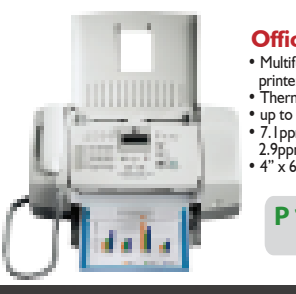

OfficeJet 4355
• Multifunction (print, scan, copy, fax) printer with integrated phone
• Thermal Inkjet Printing
• up to 4800 x 1200 dpi resolution
• 7.1ppm (normal, black text);
2.9ppm (normal, color graphics)
• 4" x 6.5" borderless printing

P1,165 Zero% for 6mos.
SRP: 6,990