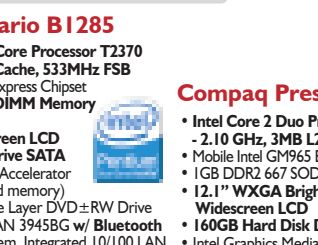

VCSi VillMan COMPUTERS

Learn more at: www.villman.com

VCSi-BPI EXPRESS CREDIT REAL 0% REAL THRILLS PROMO

Collect point and claim freebies to store all your files!
For every P,1000 spent = 1 point

10pts. = Free Kingston 1GB USB Flash Drive

20pts. = Free Kingston 2GB USB Flash Drive

100pts. = Free Seagate FreeAgent Go 120GB External HDD

200pts. = Free Seagate FreeAgent Desktop 500GB External HDD

Promo until Aug. 31, 2008.

Compaq Presario C767TU

- Intel Pentium Dual Core Processor T2370
- 1.73 GHz, 1MB L2 Cache, 533MHz FSB
- Mobile Intel GM965 Express Chipset
- 1GB GB DDR2 667 Memory
- 15.4" WXGA Widescreen BrightView LCD
- 120GB Hard Disk Drive 5400rpm
- SuperMulti 8X Double Layer DVD±RW Drive
- High Speed 56K modem, Integrated 10/100 LAN, 802.11 b/g Wireless LAN
- Intel Graphics Media Accelerator X3100 (358MB shared memory)
- Built-in Webcam
- 3xUSB 2.0, VGA/S-Video Output
- Integrated 5-in-1 Card Reader
- Altec Lansing Speakers
- Free DOS
- Weight: 2.59 Kgs.

P2,495 Zero% for 12mos.
SRP: 29,940

Compaq Presario C769TU

- Intel Pentium Dual Core Processor T2370
- 1.73 GHz, 1MB L2 Cache, 533MHz FSB
- Mobile Intel GM965 Express Chipset
- 1GB GB DDR2 667 Memory
- 15.4" WXGA High Definition Widescreen BrightView LCD
- 160GB Hard Disk Drive 5400rpm
- SuperMulti 8X Double Layer DVD±RW Drive
- Intel Graphics Media Accelerator X3100 (358MB shared memory)
- Built-in Webcam
- High Speed 56K modem, Integrated 10/100 LAN, 802.11 b/g Wireless LAN
- 3xUSB 2.0, VGA/S-Video Output
- Built-in Card Reader; Altec Lansing Speakers
- Microsoft Windows Vista Home Basic
- Weight: 2.59 Kgs.

P2,912 Zero% for 12mos.
SRP: 34,944

Compaq Presario V3770